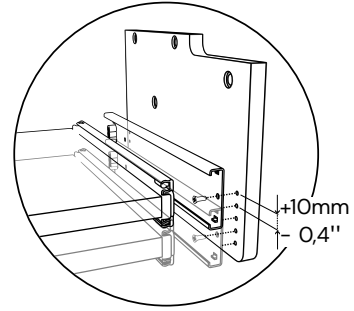

ASSEMBLY MANUAL

KEYS DRAWER

KEYS M for HOME SMALL & QUINTAV

Repeat on other side

KEYS L for HOME BIG & OKTAV

Repeat on other side

KEYS GUSTAV

1.

2.

2x 

Repeat on other side

3.

6x 

Repeat on other side

Thanks for your purchase!

Much fun with your new KEYS DRAWER