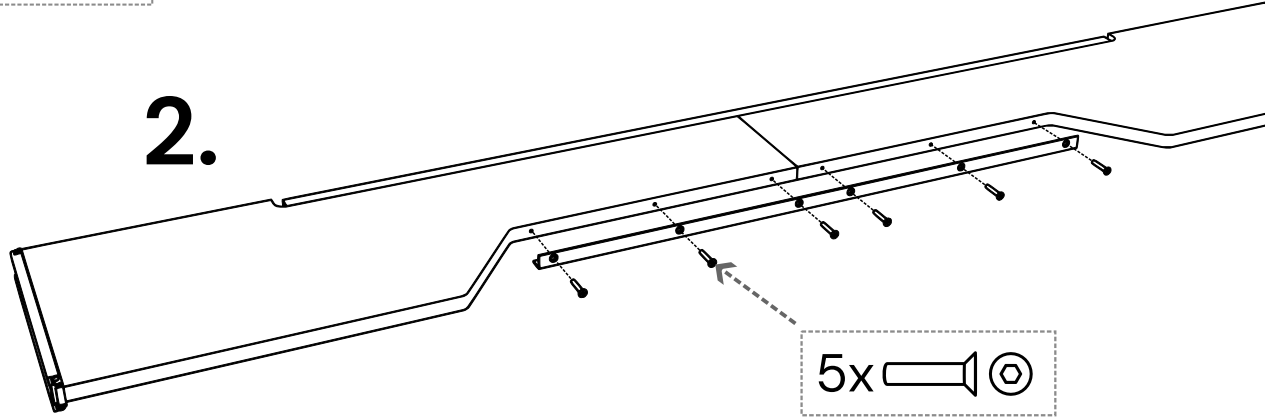

ASSEMBLY MANUAL

KEYS DRAWER

KEYS M for HOME SMALL & QUINTAV

Repeat on other side

KEYS L for HOME BIG & OKTAV

Repeat on other side

KEYS GUSTAV

1.

2.

2x 

Repeat on other side

3.

6x 

Repeat on other side

Thanks for your purchase!

Much fun with your new KEYS DRAWER