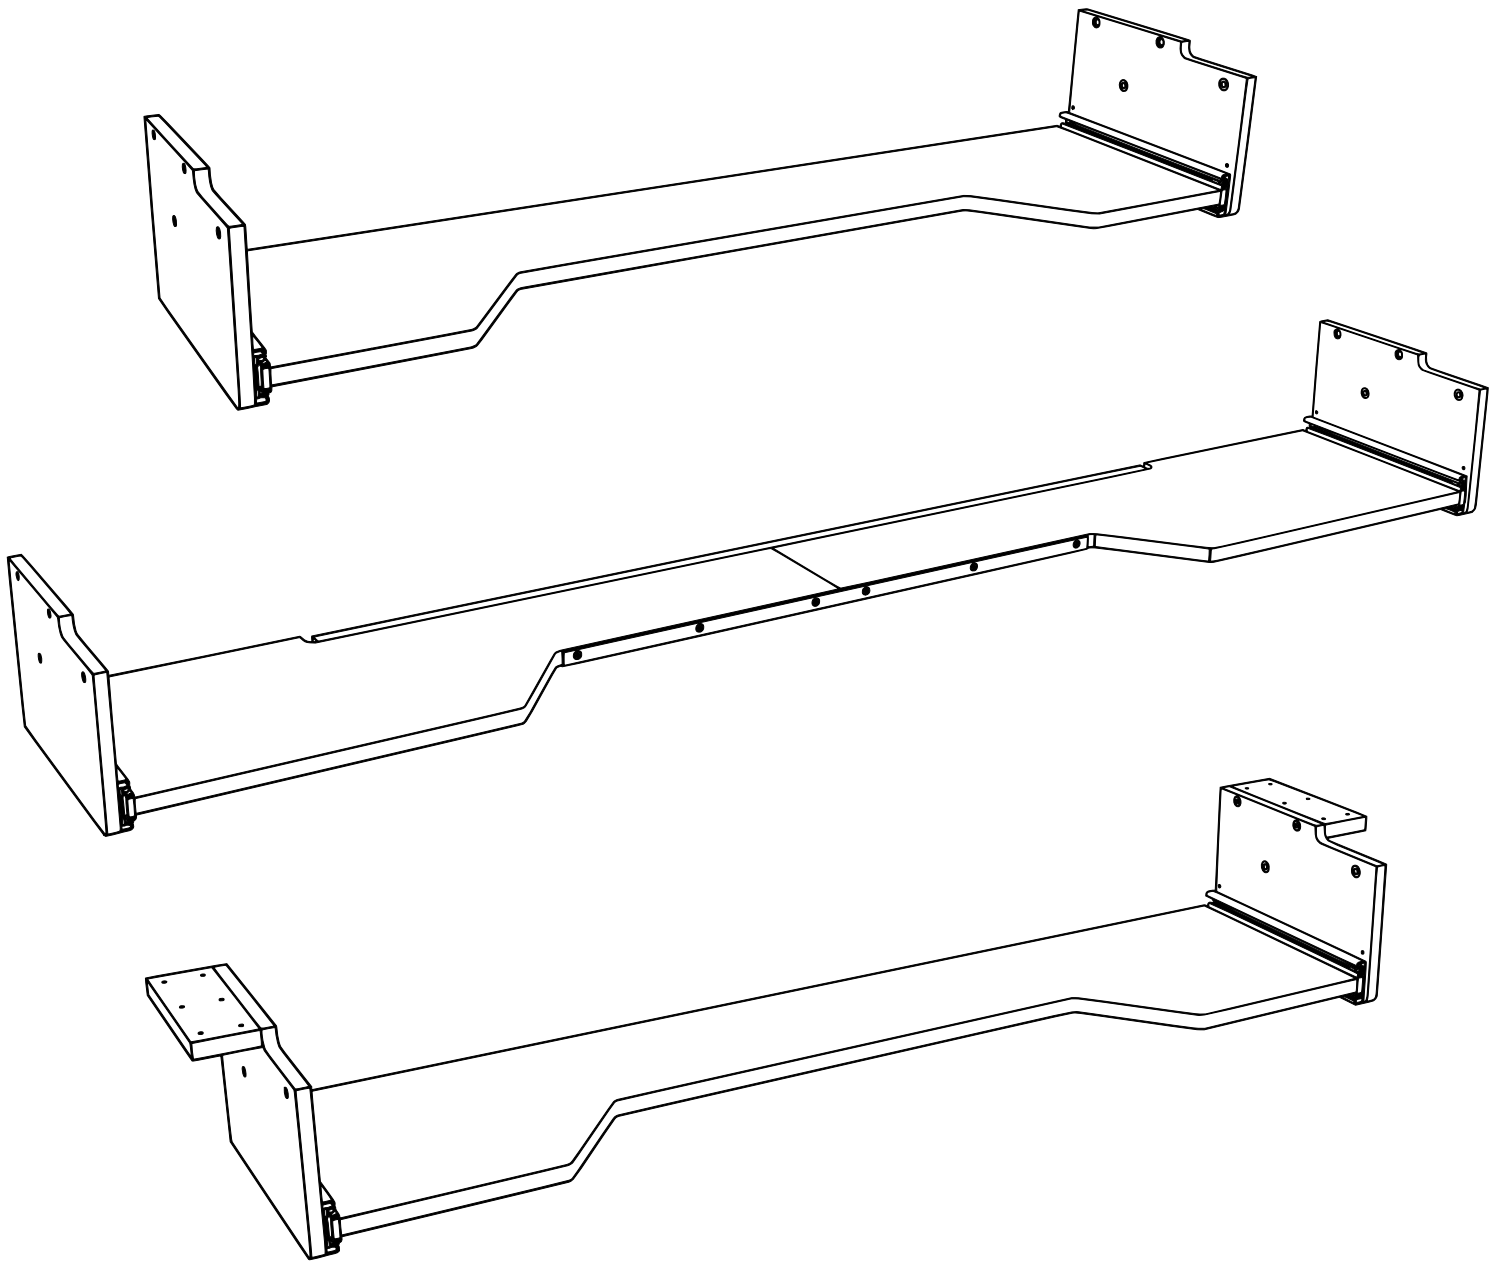

ASSEMBLY MANUAL

KEYS DRAWER

KEYS M for HOME SMALL & QUINTAV

Repeat on other side

KEYS L for HOME BIG & OKTAV

Repeat on other side

KEYS GUSTAV

1.

2.

2x 

Repeat on other side

3.

6x 

Repeat on other side

Thanks for your purchase!

Much fun with your new KEYS DRAWER