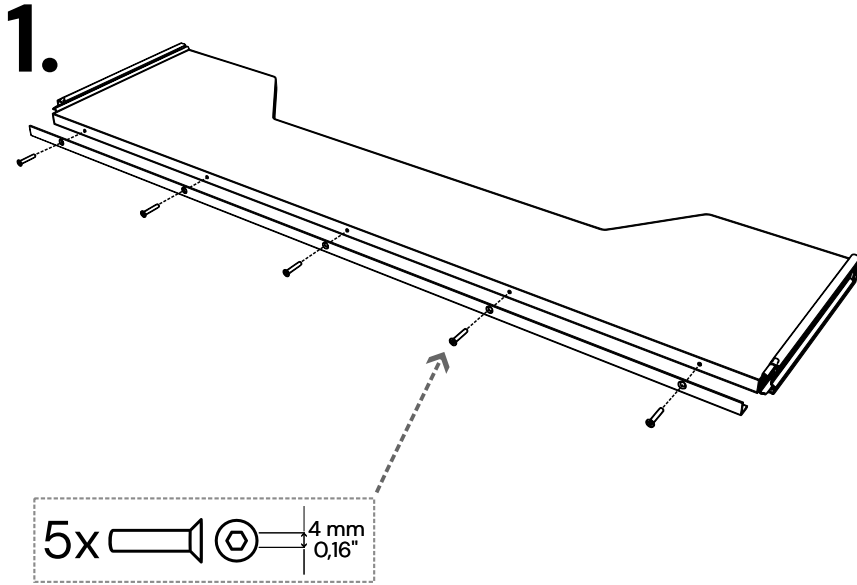

ASSEMBLY MANUAL

KEYS DRAWER

KEYS M for HOME SMALL & QUINTAV

Repeat on other side

KEYS L for HOME BIG & OKTAV

Repeat on other side

KEYS GUSTAV

1.

2.

2x 

Repeat on other side

3.

6x 

Repeat on other side

Thanks for your purchase!

Much fun with your new KEYS DRAWER