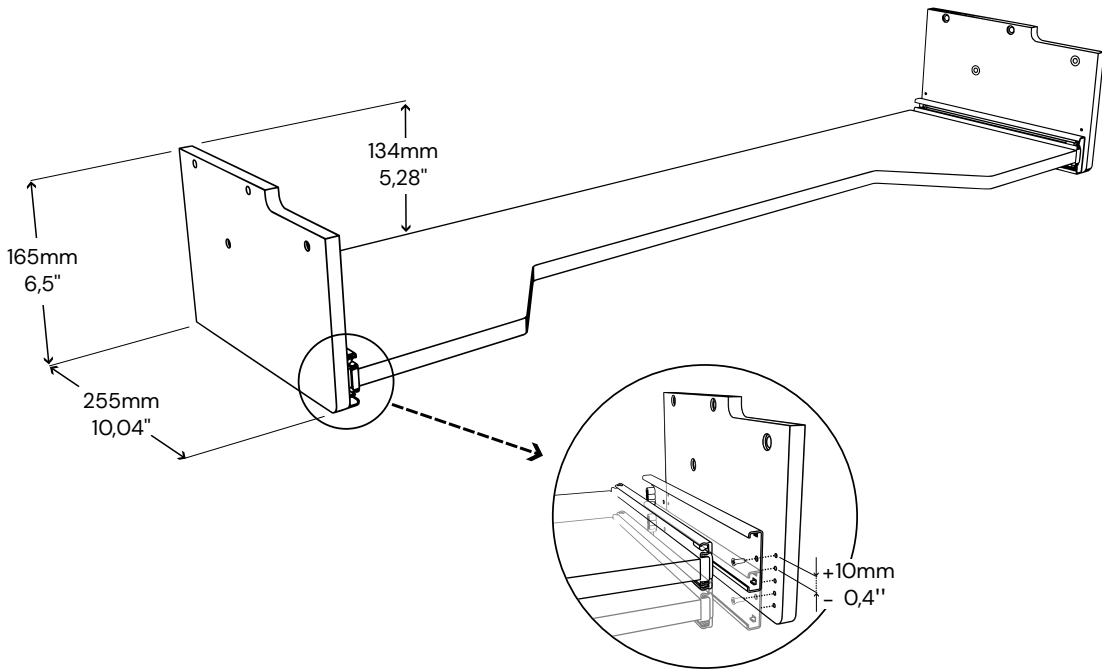

Measurements

KEY small

Fits for HOME small & QUINTAV