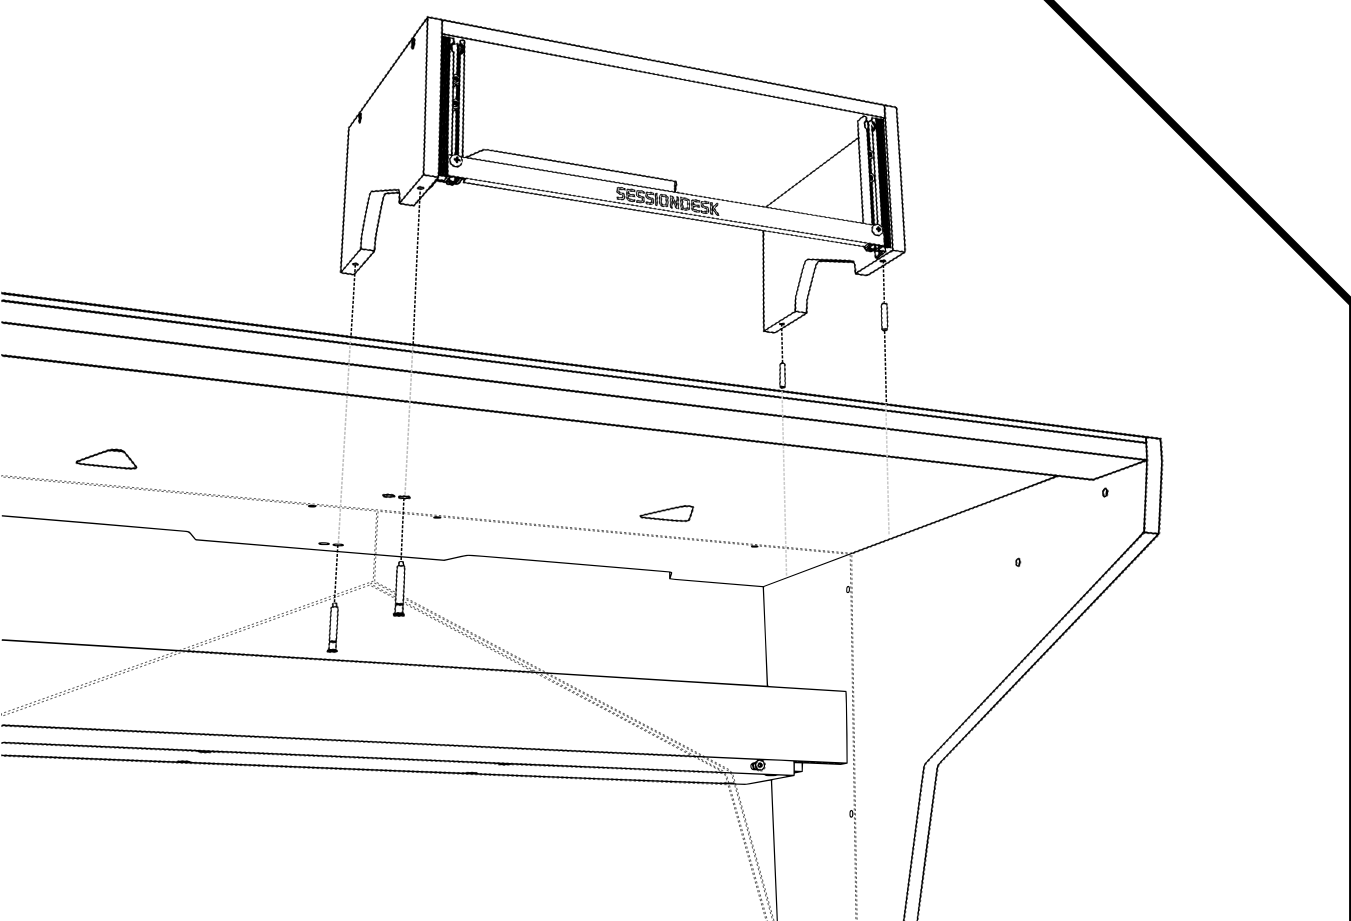

12x 

12x 

TOOL: 

4 mm
0,16"

1.

2.

for connection on edges

for connection in the middle