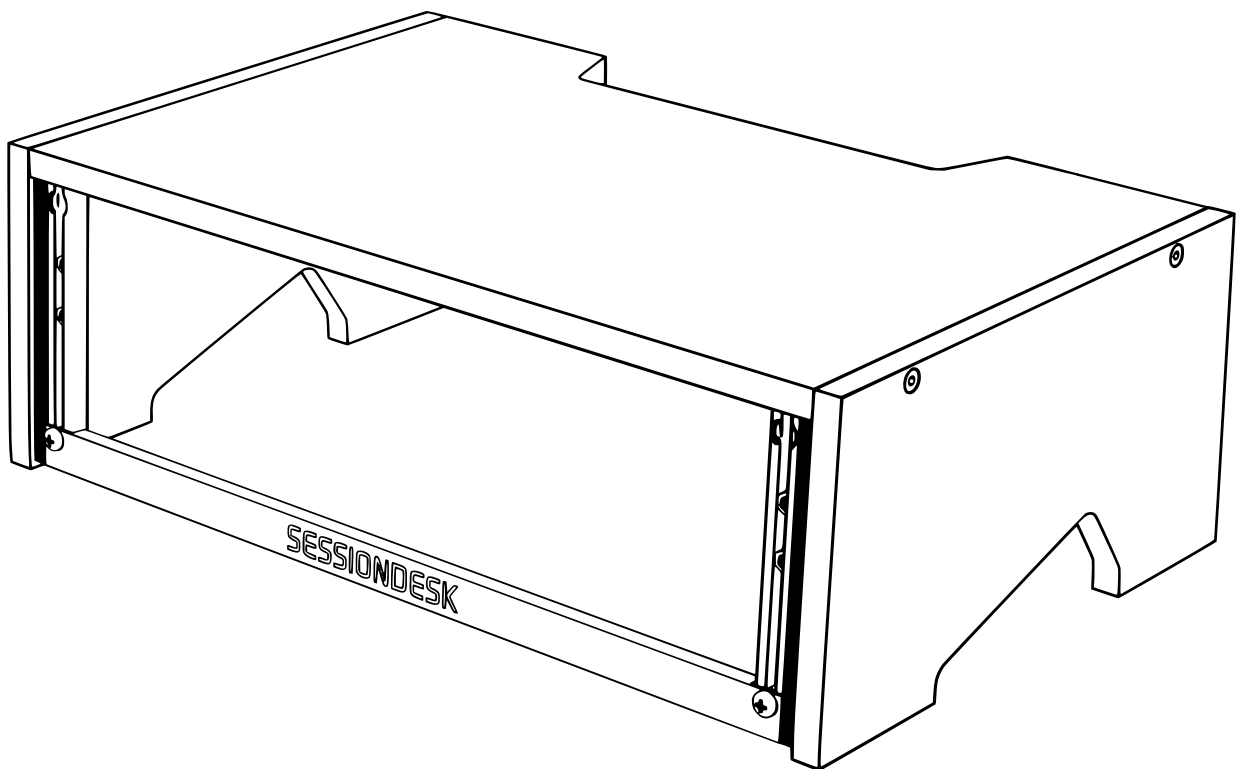

ASSEMBLY MANUAL

RACKS