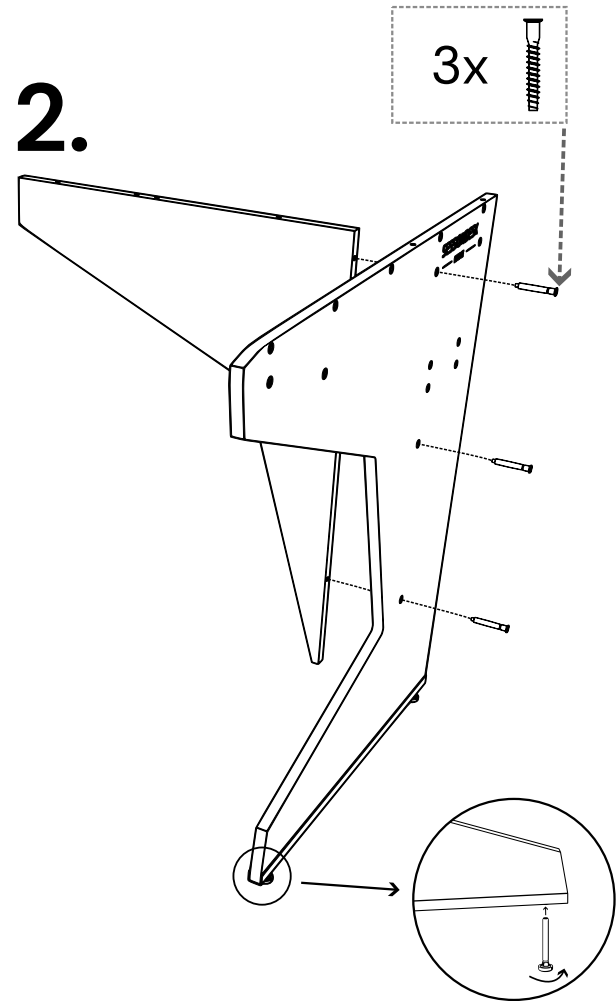

ASSEMBLY MANUAL

HOME SMALL 2.0

INDEX

2x

1x

2x

1x

2x

38x  4 mm
0,16"

4x 

TOOL: 4 mm
0,16"

Thanks for your purchase!

Much fun with your new HOME SMALL 2.0

Sessiondesk LDA
contact@sessiondesk.com
www.sessiondesk.com