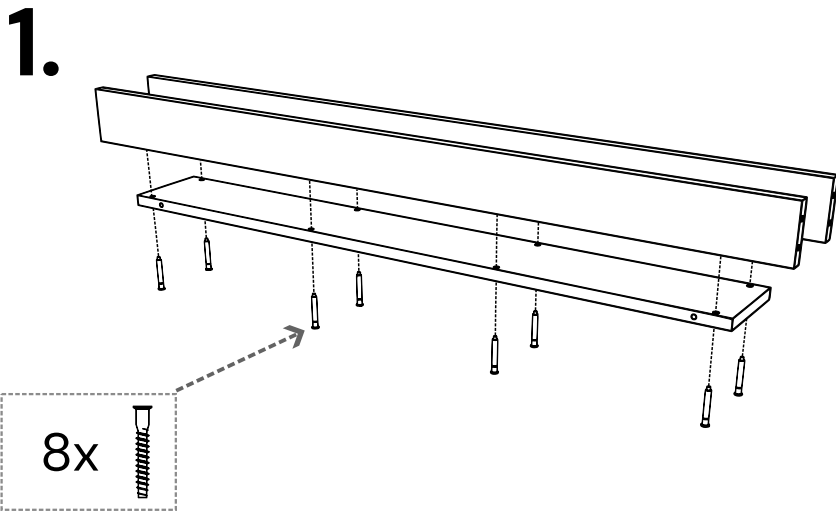

ASSEMBLY MANUAL

HOME SMALL 2.0

INDEX

2x

1x

2x

1x

2x

38x  4 mm
0,16"

4x 

TOOL: 4 mm
0,16"

Thanks for your purchase!

Much fun with your new HOME SMALL 2.0

Sessiondesk LDA
contact@sessiondesk.com
www.sessiondesk.com