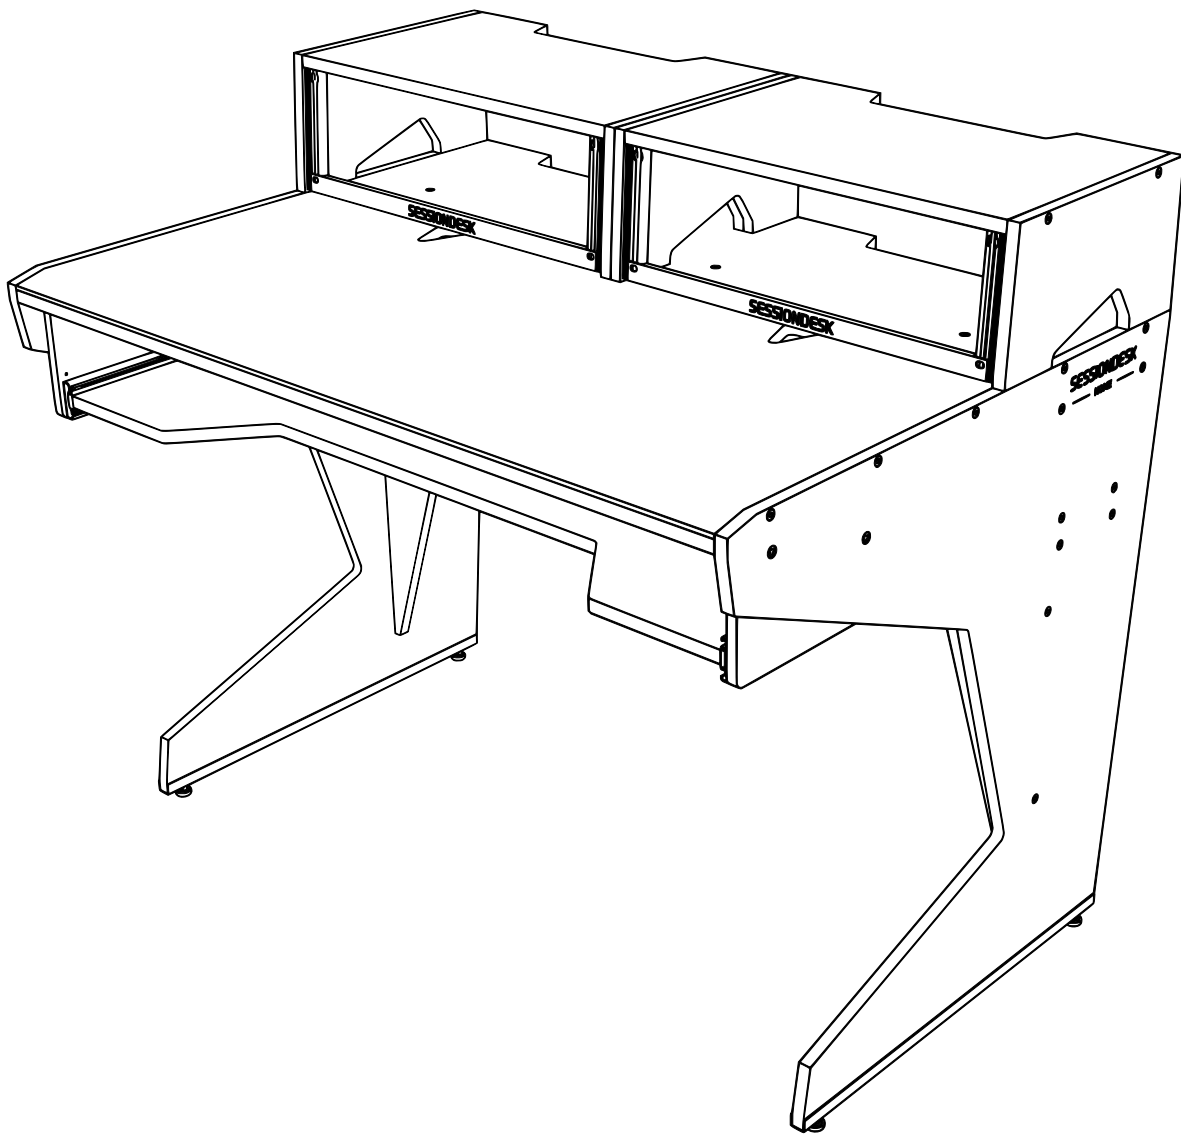

ASSEMBLY MANUAL

HOME SMALL 2.0

INDEX

2x

1x

2x

1x

2x

38x  4 mm
0,16"

4x 

TOOL: 4 mm
0,16"

Thanks for your purchase!

Much fun with your new HOME SMALL 2.0

Sessiondesk LDA
contact@sessiondesk.com
www.sessiondesk.com