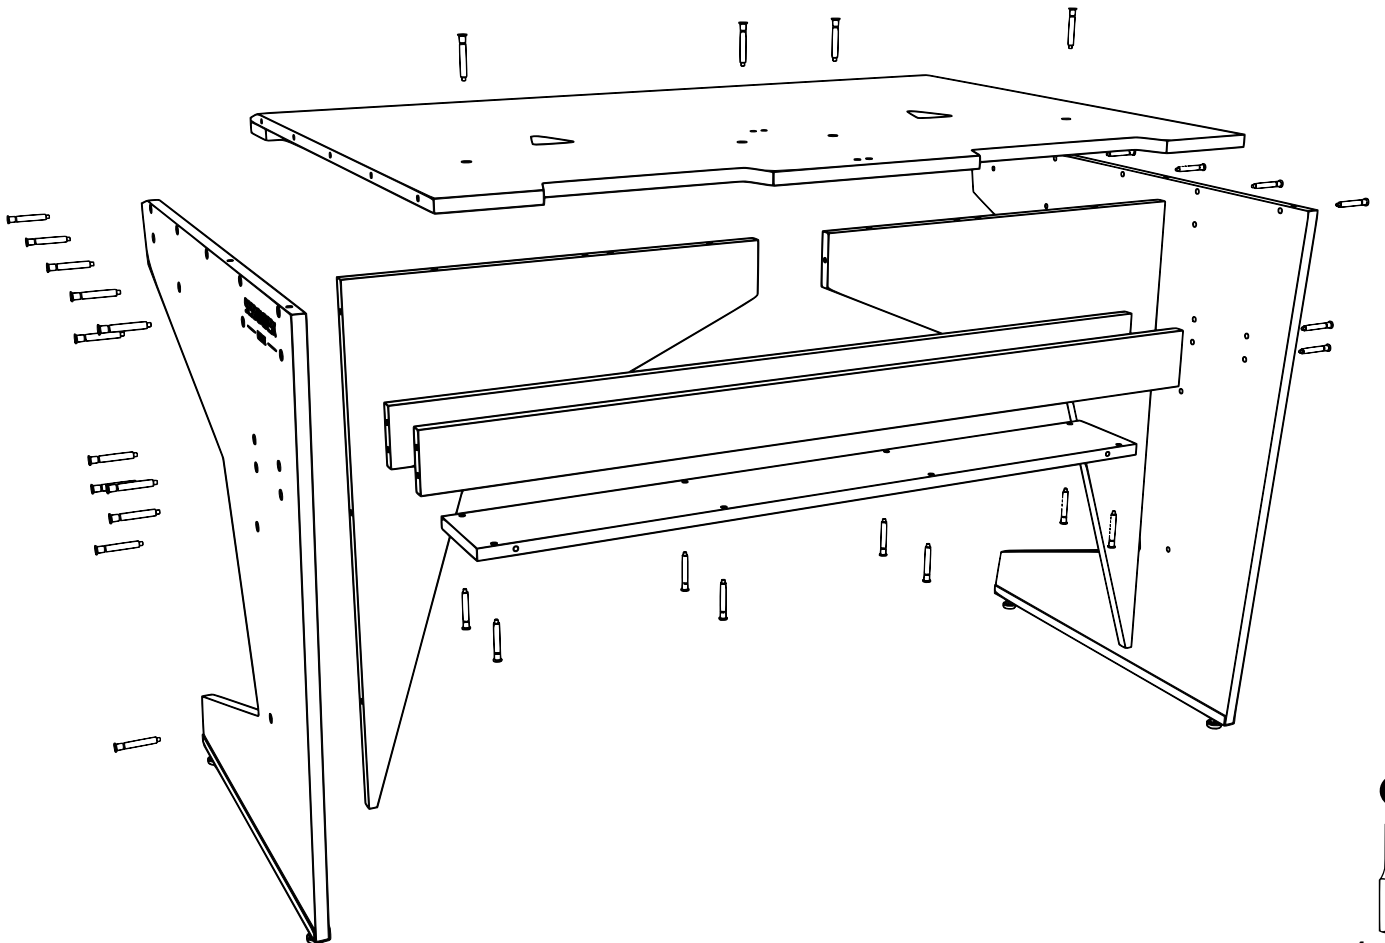

ASSEMBLY MANUAL

HOME SMALL 2.0

INDEX

2x

1x

2x

1x

2x

38x  4 mm
0,16"

4x 

TOOL: 4 mm
0,16"

Thanks for your purchase!

Much fun with your new HOME SMALL 2.0

Sessiondesk LDA
contact@sessiondesk.com
www.sessiondesk.com