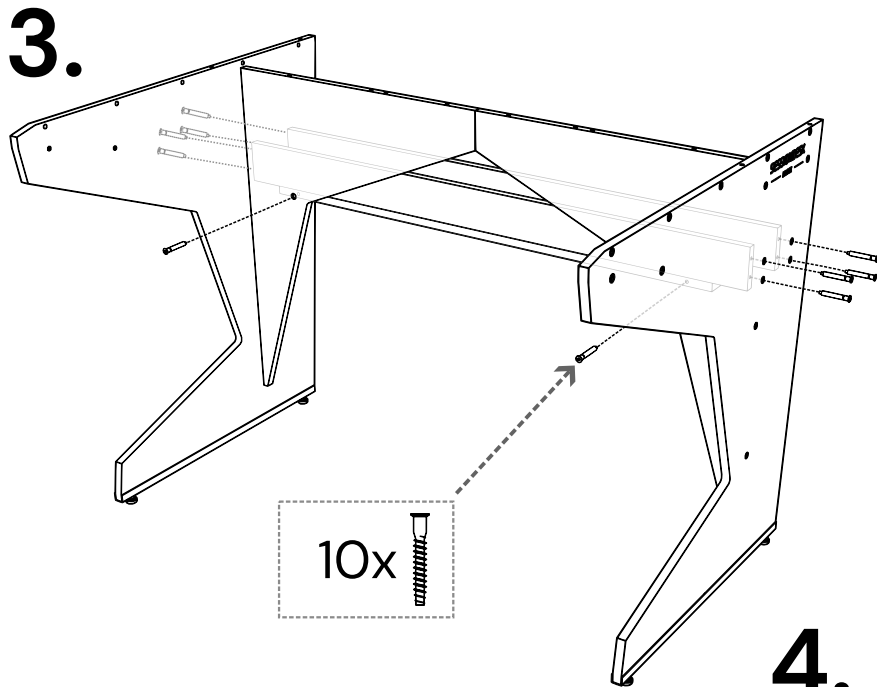

ASSEMBLY MANUAL

HOME SMALL 2.0

INDEX

2x

1x

2x

1x

2x

38x  4 mm
0,16"

4x 

TOOL: 4 mm
0,16"

Thanks for your purchase!

Much fun with your new HOME SMALL 2.0

Sessiondesk LDA
contact@sessiondesk.com
www.sessiondesk.com