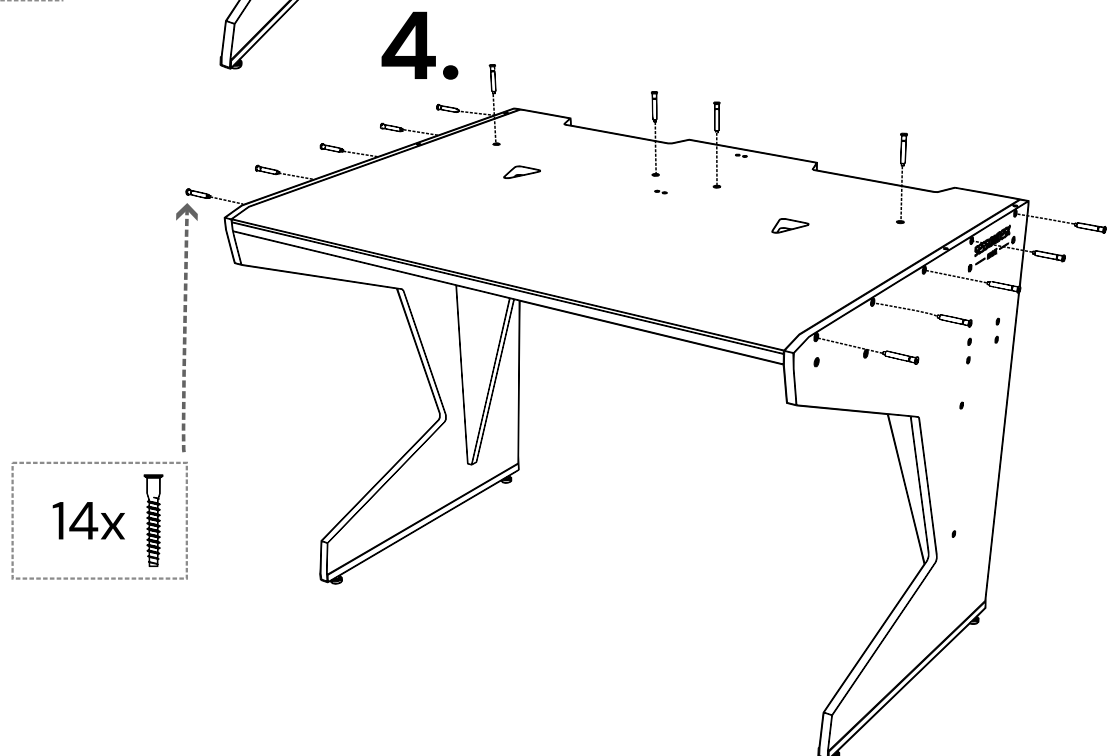

ASSEMBLY MANUAL

HOME SMALL 2.0

INDEX

2x

1x

2x

1x

2x

38x  4 mm
0,16"

4x 

TOOL: 4 mm
0,16"

Thanks for your purchase!

Much fun with your new HOME SMALL 2.0

Sessiondesk LDA
contact@sessiondesk.com
www.sessiondesk.com