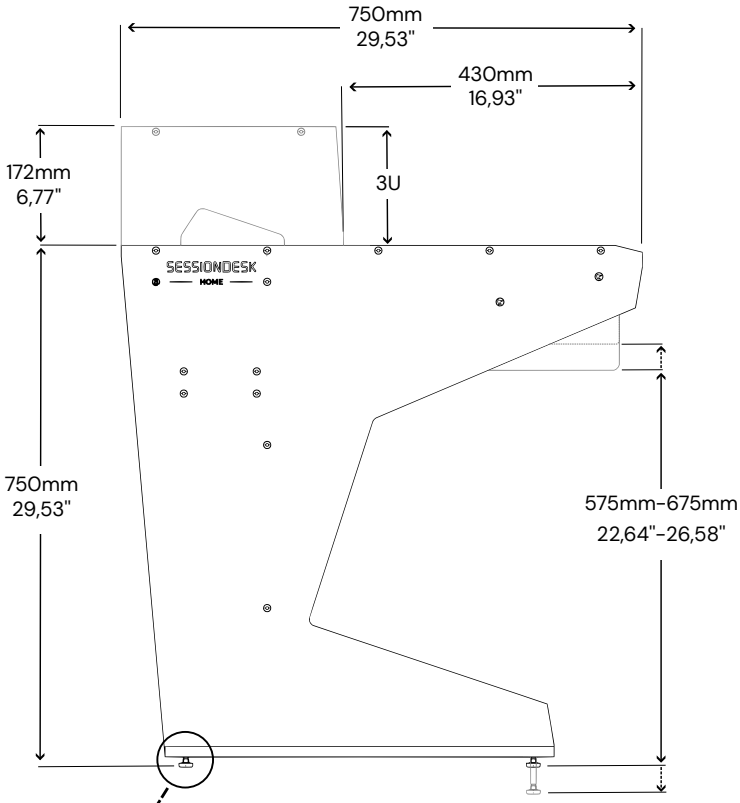

Measurements

HOME SMALL 2.0

SIDE VIEW

TOP VIEW