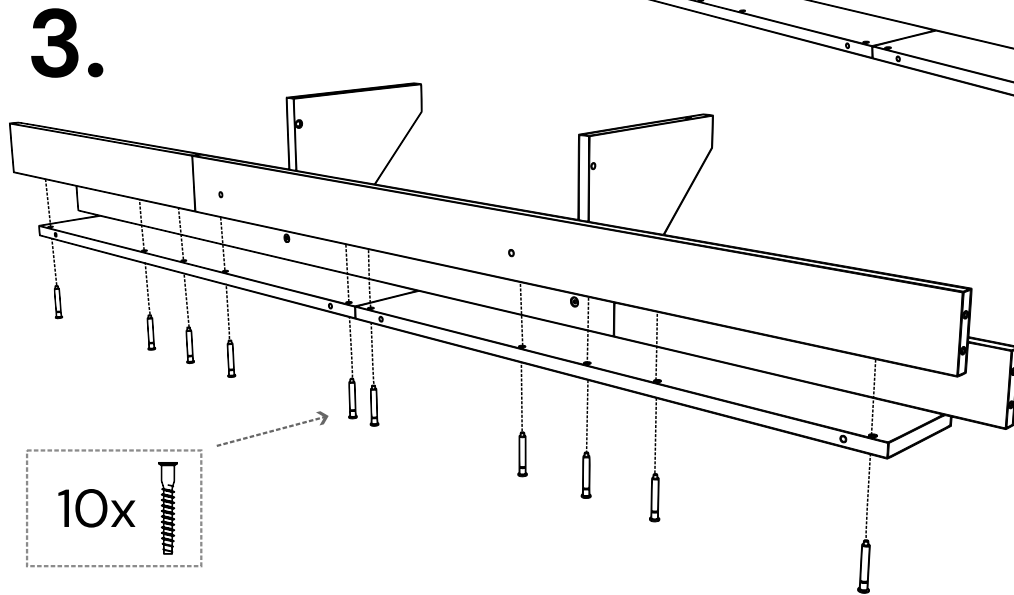

ASSEMBLY MANUAL

HOME BIG 2.0

INDEX

TOOL: 4 mm
0,16"

Repeat this on other side

Thanks for your purchase!

Much fun with your new HOME BIG 2.0

Sessiondesk LDA
contact@sessiondesk.com
www.sessiondesk.com