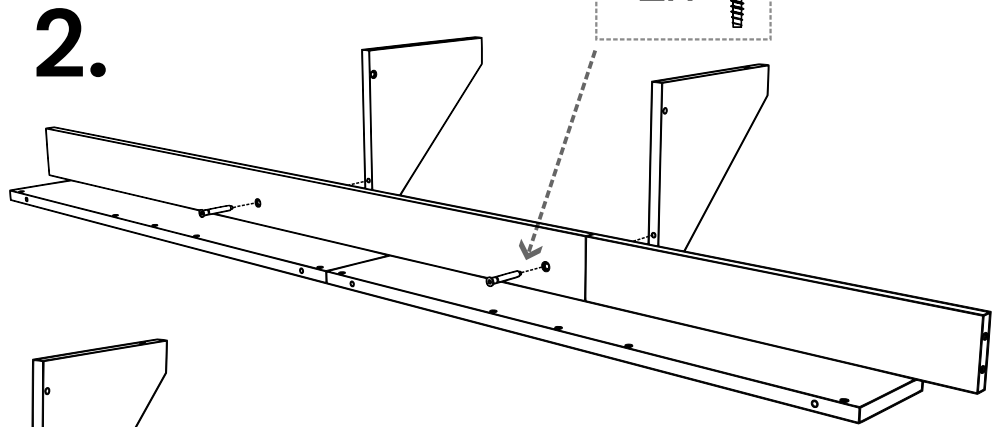

ASSEMBLY MANUAL

HOME BIG 2.0

INDEX

TOOL: 4 mm
0,16"

Repeat this on other side

Thanks for your purchase!

Much fun with your new HOME BIG 2.0

Sessiondesk LDA
contact@sessiondesk.com
www.sessiondesk.com