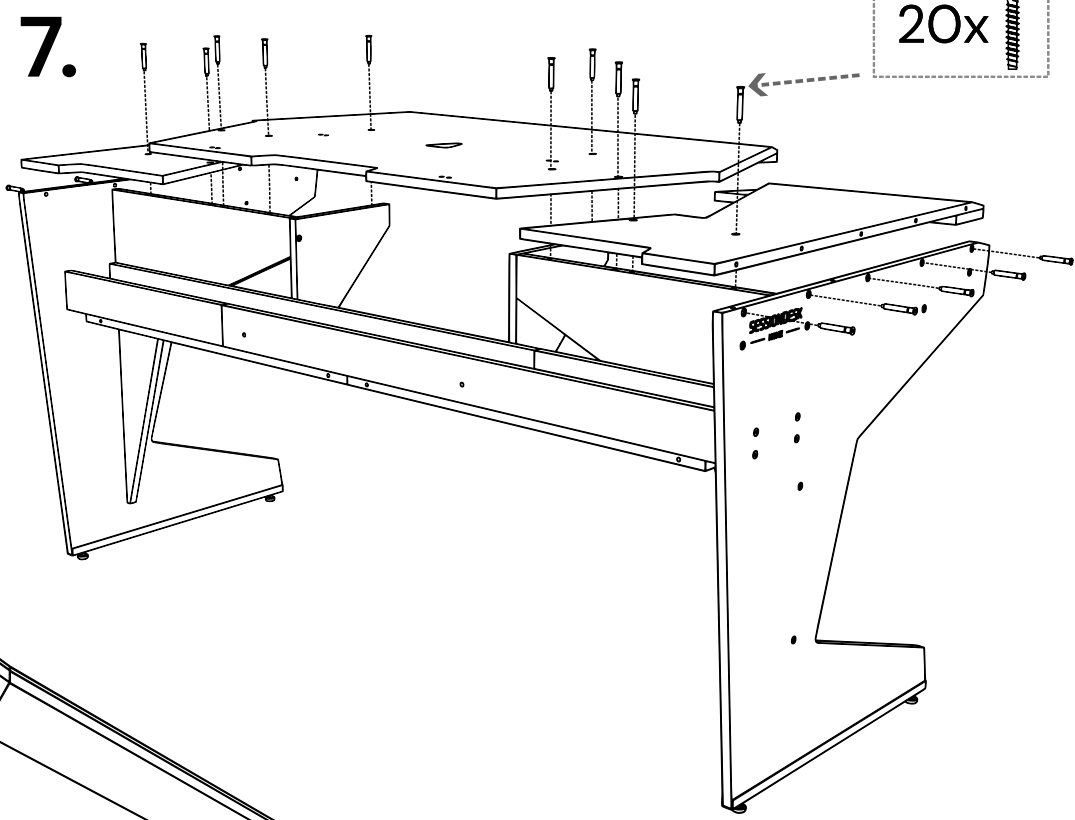

ASSEMBLY MANUAL

HOME BIG 2.0

INDEX

TOOL: 4 mm
0,16"

Repeat this on other side

Thanks for your purchase!

Much fun with your new HOME BIG 2.0

Sessiondesk LDA
contact@sessiondesk.com
www.sessiondesk.com