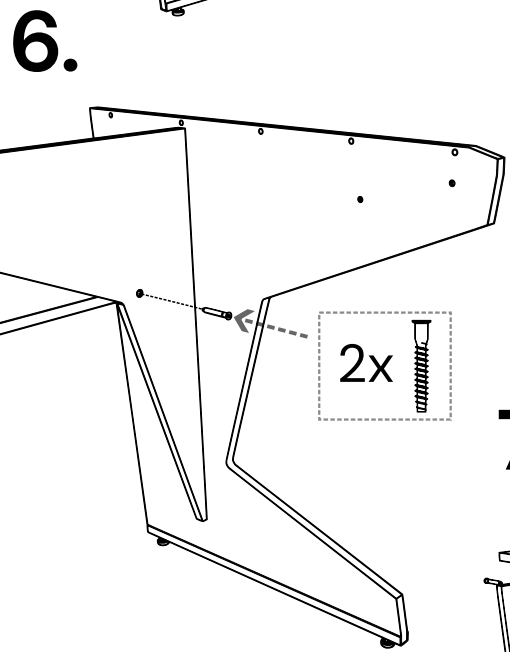

ASSEMBLY MANUAL

HOME BIG 2.0

INDEX

TOOL: 4 mm
0,16"

Repeat this on other side

Thanks for your purchase!

Much fun with your new HOME BIG 2.0

Sessiondesk LDA
contact@sessiondesk.com
www.sessiondesk.com