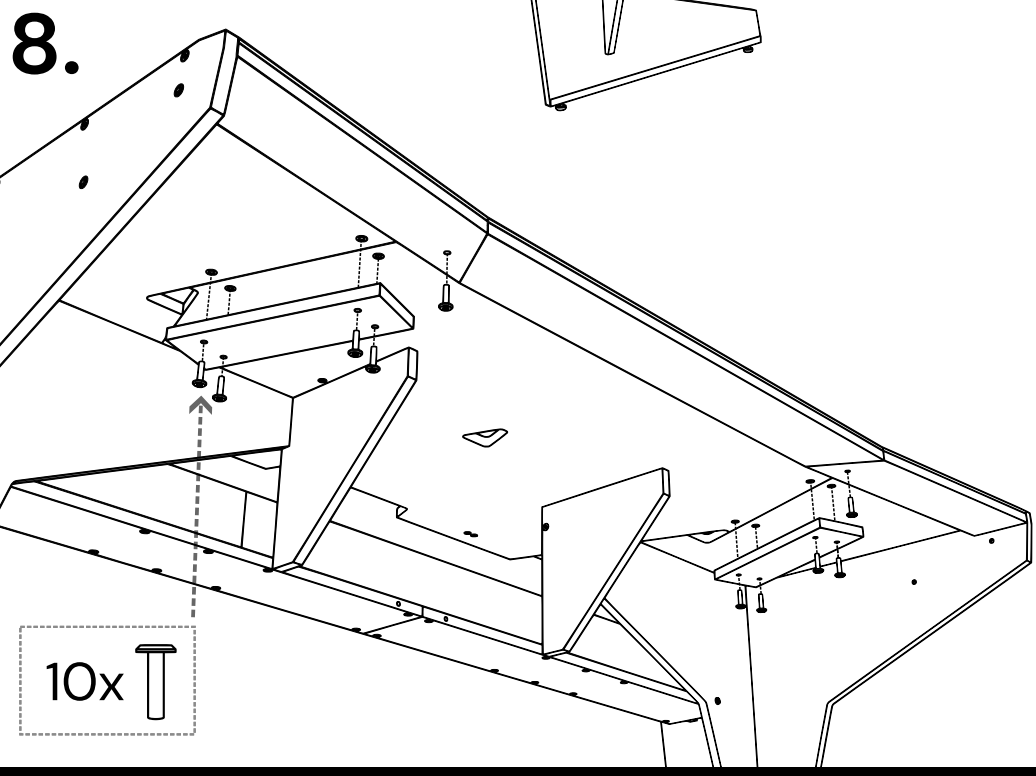

ASSEMBLY MANUAL

HOME BIG 2.0

INDEX

TOOL: 4 mm
0,16"

Repeat this on other side

Thanks for your purchase!

Much fun with your new HOME BIG 2.0

Sessiondesk LDA
contact@sessiondesk.com
www.sessiondesk.com