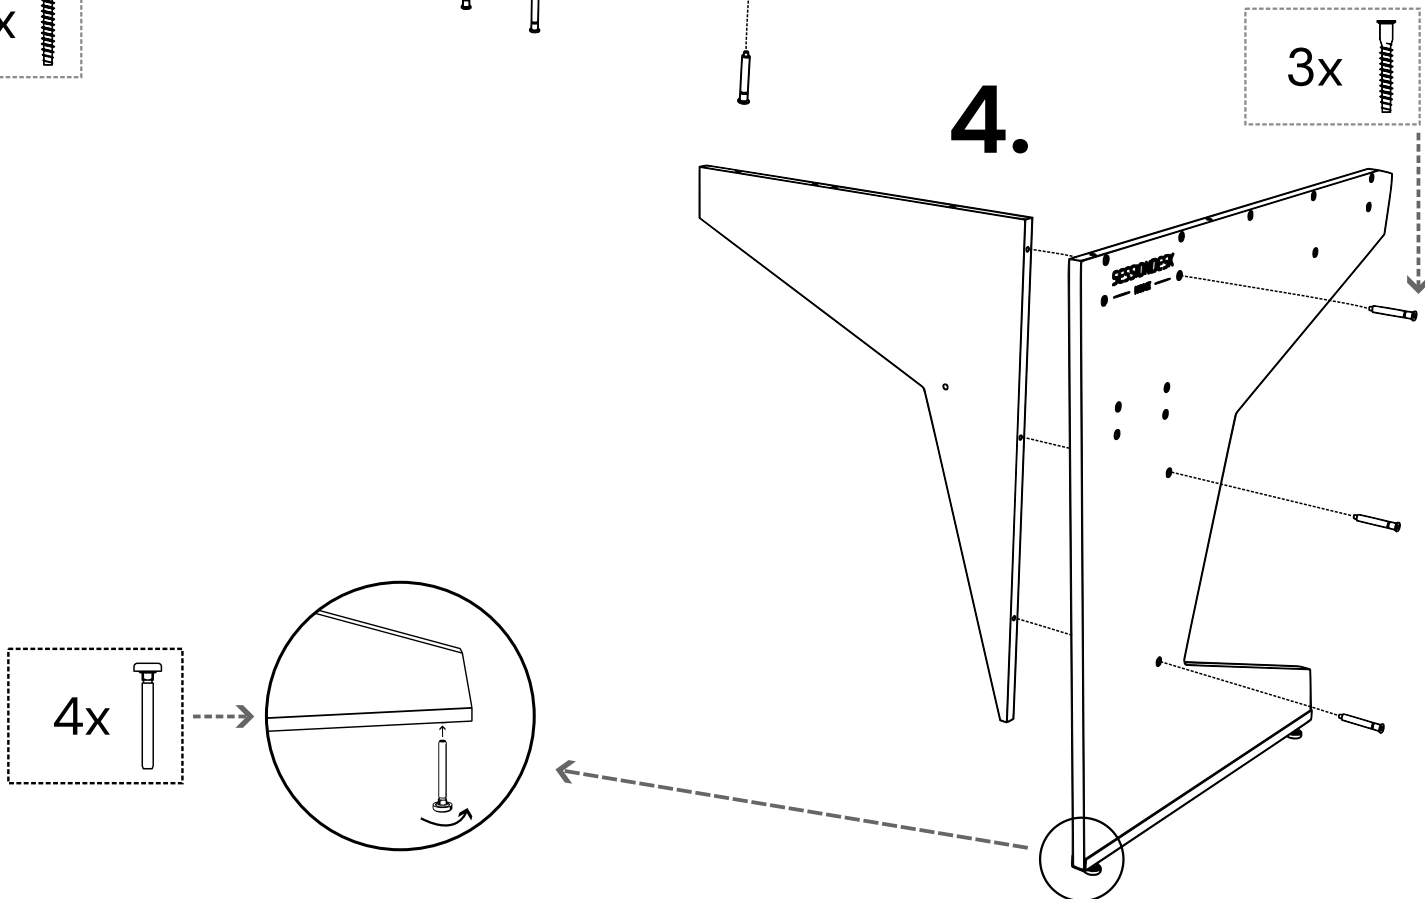

ASSEMBLY MANUAL

HOME BIG 2.0

INDEX

TOOL: 4 mm
0,16"

Repeat this on other side

Thanks for your purchase!

Much fun with your new HOME BIG 2.0

Sessiondesk LDA
contact@sessiondesk.com
www.sessiondesk.com