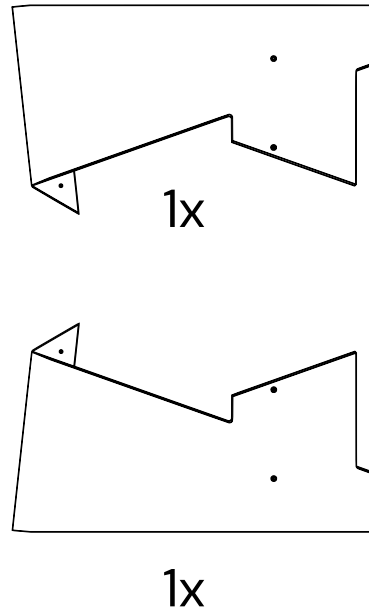

ASSEMBLY MANUAL

HOME BIG 2.0

INDEX

TOOL: 4 mm
0,16"

Repeat this on other side

Thanks for your purchase!

Much fun with your new HOME BIG 2.0

Sessiondesk LDA
contact@sessiondesk.com
www.sessiondesk.com