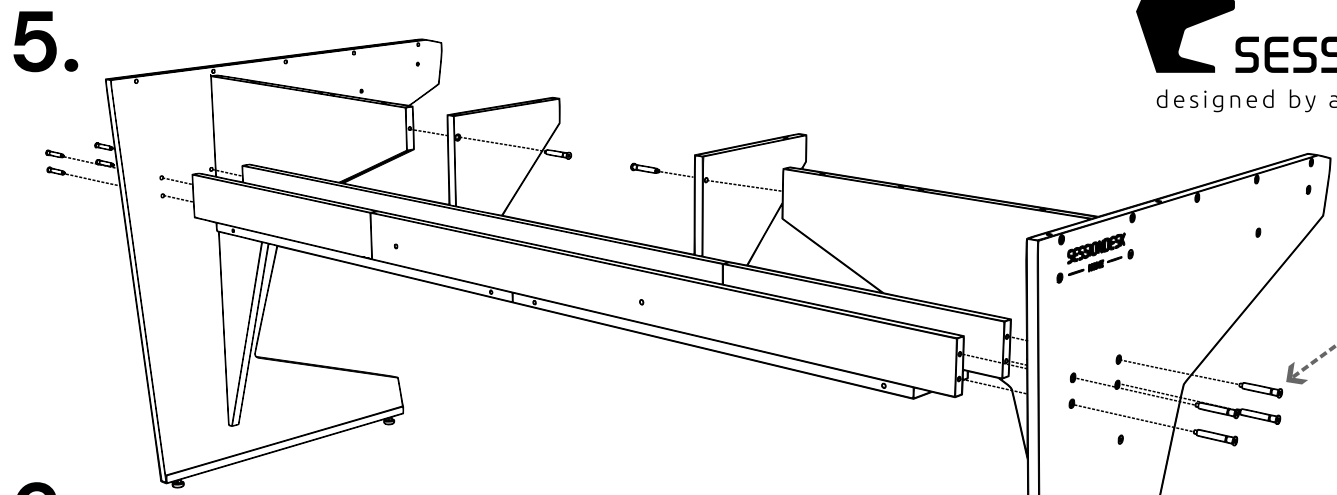

ASSEMBLY MANUAL

HOME BIG 2.0

INDEX

TOOL: 4 mm
0,16"

Repeat this on other side

Thanks for your purchase!

Much fun with your new HOME BIG 2.0

Sessiondesk LDA
contact@sessiondesk.com
www.sessiondesk.com