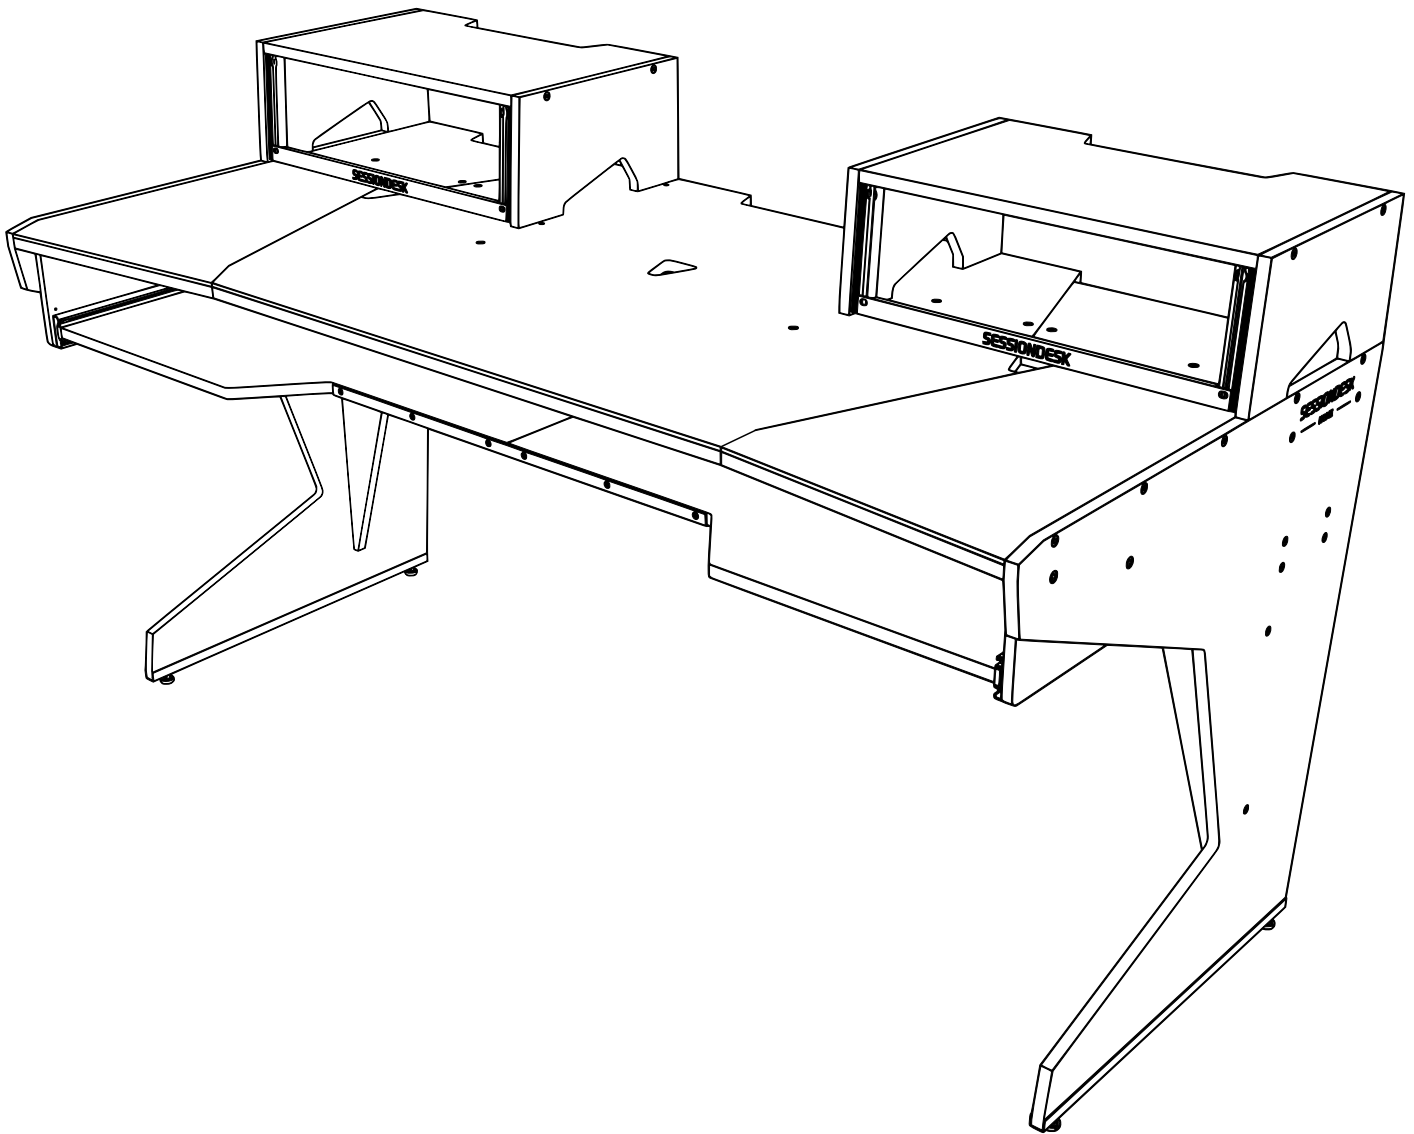

ASSEMBLY MANUAL

HOME BIG 2.0

INDEX

TOOL: 4 mm
0,16"

Repeat this on other side

Thanks for your purchase!

Much fun with your new HOME BIG 2.0

Sessiondesk LDA
contact@sessiondesk.com
www.sessiondesk.com