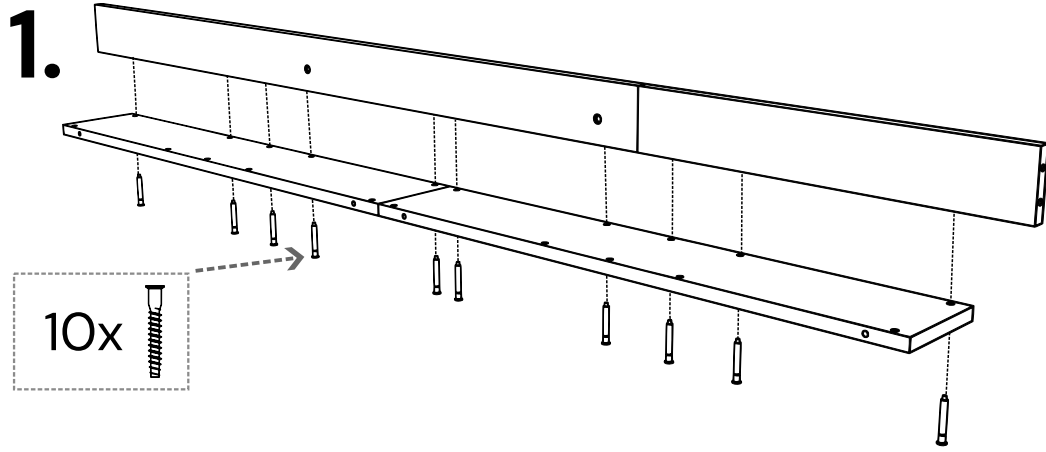

ASSEMBLY MANUAL

HOME BIG 2.0

INDEX

TOOL: 4 mm
0,16"

Repeat this on other side

Thanks for your purchase!

Much fun with your new HOME BIG 2.0

Sessiondesk LDA
contact@sessiondesk.com
www.sessiondesk.com