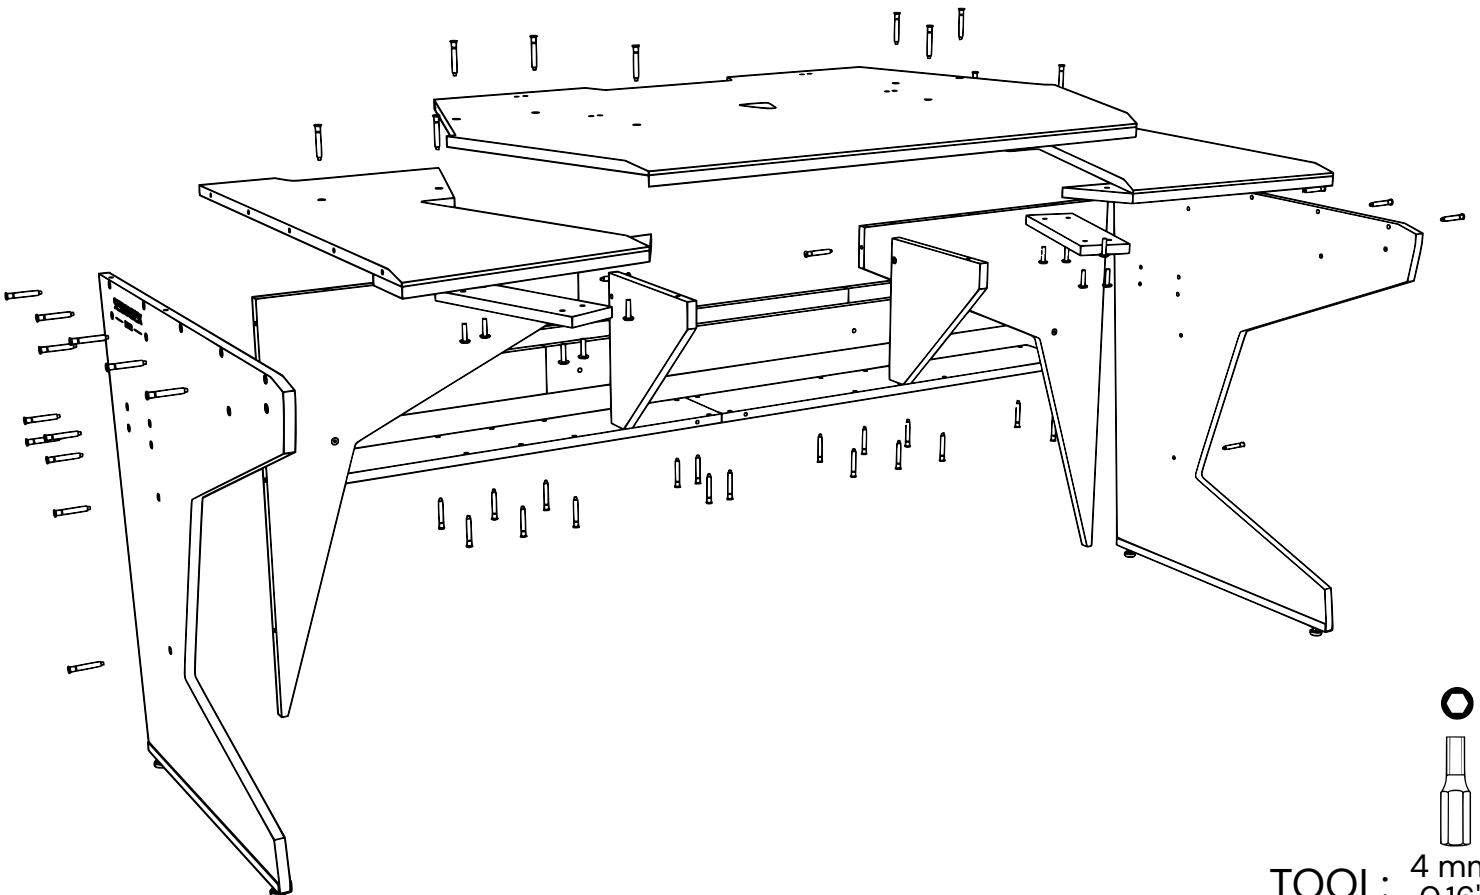

ASSEMBLY MANUAL

HOME BIG 2.0

INDEX

TOOL: 4 mm
0,16"

Repeat this on other side

Thanks for your purchase!

Much fun with your new HOME BIG 2.0

Sessiondesk LDA
contact@sessiondesk.com
www.sessiondesk.com