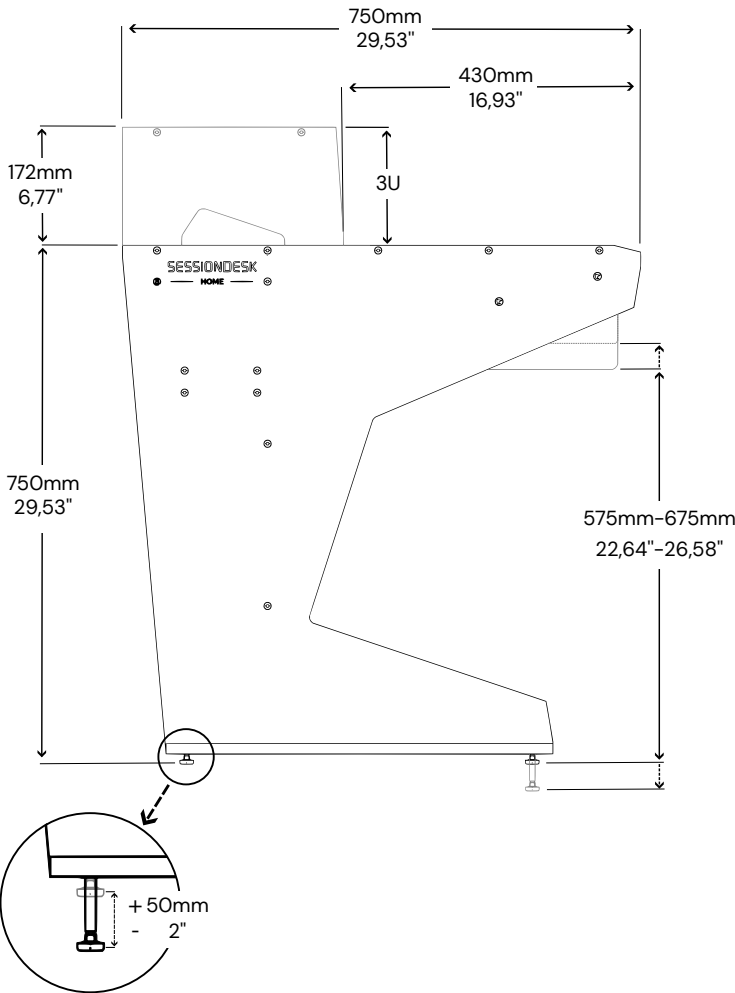

Measurements

HOME BIG 2.0

SIDE VIEW

TOP VIEW