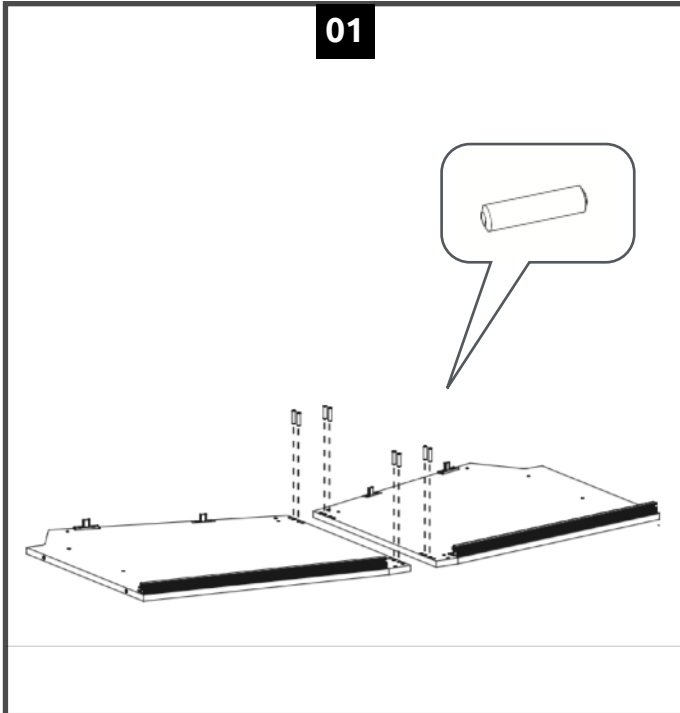

SESSIONDESK Assembly Manual

SD03 | Lower Rack 12U

Customer Service
contact@sessiondesk.com

 **SESSIONDESK**[®]
designed by audio engineers