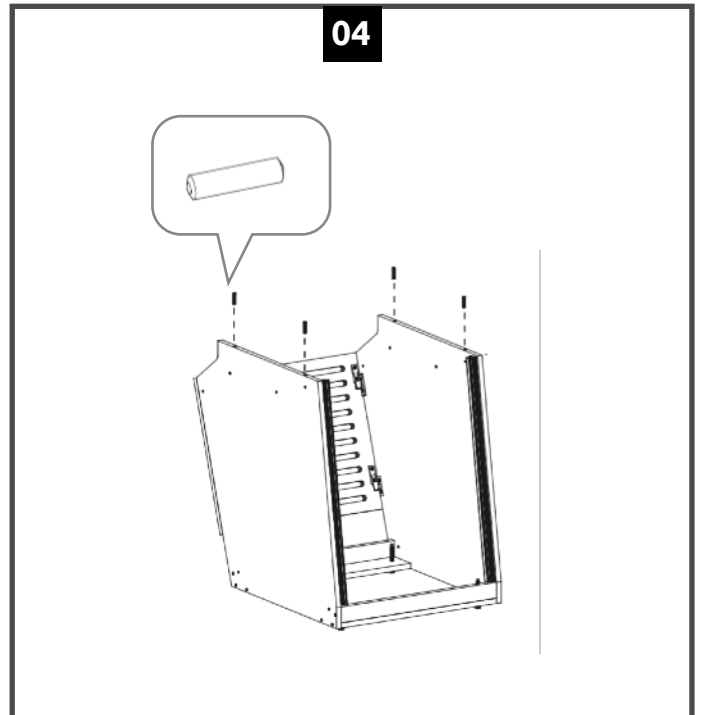

SESSIONDESK Assembly Manual

SD03 | Lower Rack 12U

Customer Service
contact@sessiondesk.com

 **SESSIONDESK**[®]
designed by audio engineers