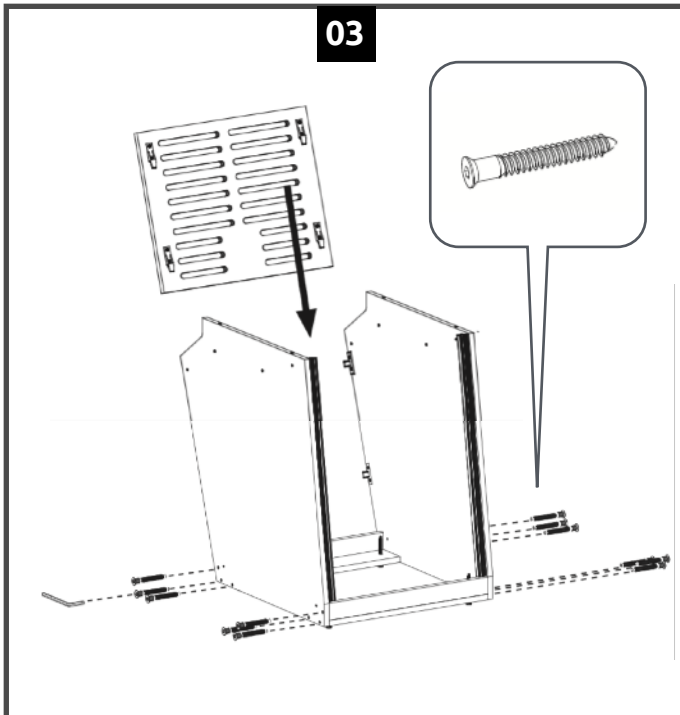

SESSIONDESK Assembly Manual

SD03 | Lower Rack 12U

Customer Service
contact@sessiondesk.com

 **SESSIONDESK**[®]
designed by audio engineers