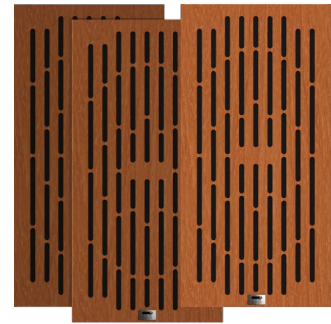

Dimensions:

FG - LW | 595x1190x65mm
 FG - NW | 595x1190x65mm

Skyros is a flagship product for the professional audio market, used solely for the treatment of Mid and high frequencies in a room. Skyros' unique technology allows adjustment to target a specific range of mid and high frequencies, from 400Hz to 6000Hz. For a more efficient acoustical treatment we recommend installing on the walls. With a simple and timeless design, Skyros comes with a fabric or Wood finish available in different colours and adjustable to your unique preferences and environment.

(L08) Rose Gold

(L09) Classic Gold

(L10) Bronze

(FG - NW) Natural Wood Finishes

(W01) Cerise

(W02) Marron

(W03) Wenge

Features