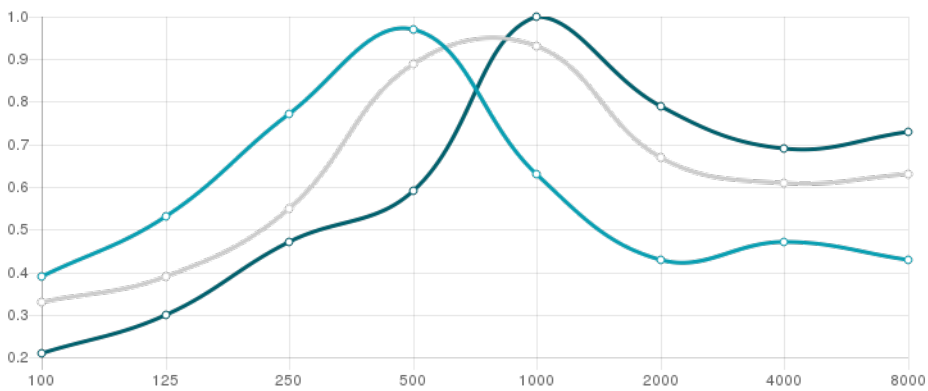

Performance

Technical Information

Features

Type: Tuneable Absorber
 - Tuneable Mid-Low | Mid | Mid-High absorption, ranging to 100% reflection.

Absorption range: 125 Hz to 8000 Hz

Acoustic Class: B | $(\alpha_w) = 0,80$

Dimensions:

FG - LW | 595x1190x65mm
 FG - NW | 595x1190x65mm

Skyros is a flagship product for the professional audio market, used solely for the treatment of Mid and high frequencies in a room. Skyros' unique technology allows adjustment to target a specific range of mid and high frequencies, from 400Hz to 6000Hz. For a more efficient acoustical treatment we recommend installing on the walls. With a simple and timeless design, Skyros comes with a fabric or Wood finish available in different colours and adjustable to your unique preferences and environment.