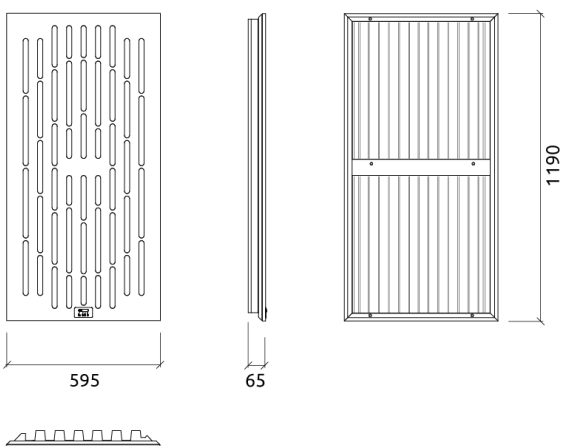

Technical Information

Features

Type: Tuneable Absorber
- Tuneable Mid-Low | Mid | Mid-High absorption, ranging to 100% reflection.

Absorption range: 125 Hz to 8000 Hz

Acoustic Class: B | $(\alpha_w) = 0,80$

Available Fire rates:
FG | Furniture Grade

Material:
- Natural Wood veneer | Lacquered HMDF
- Marine grade plywood structural frame
- Calibrated cell acoustic foam

Tunable to target Mid-Low | Mid | Mid-High Frequency

Dimensions:

FG - LW | 595x1190x65mm
FG - NW | 595x1190x65mm